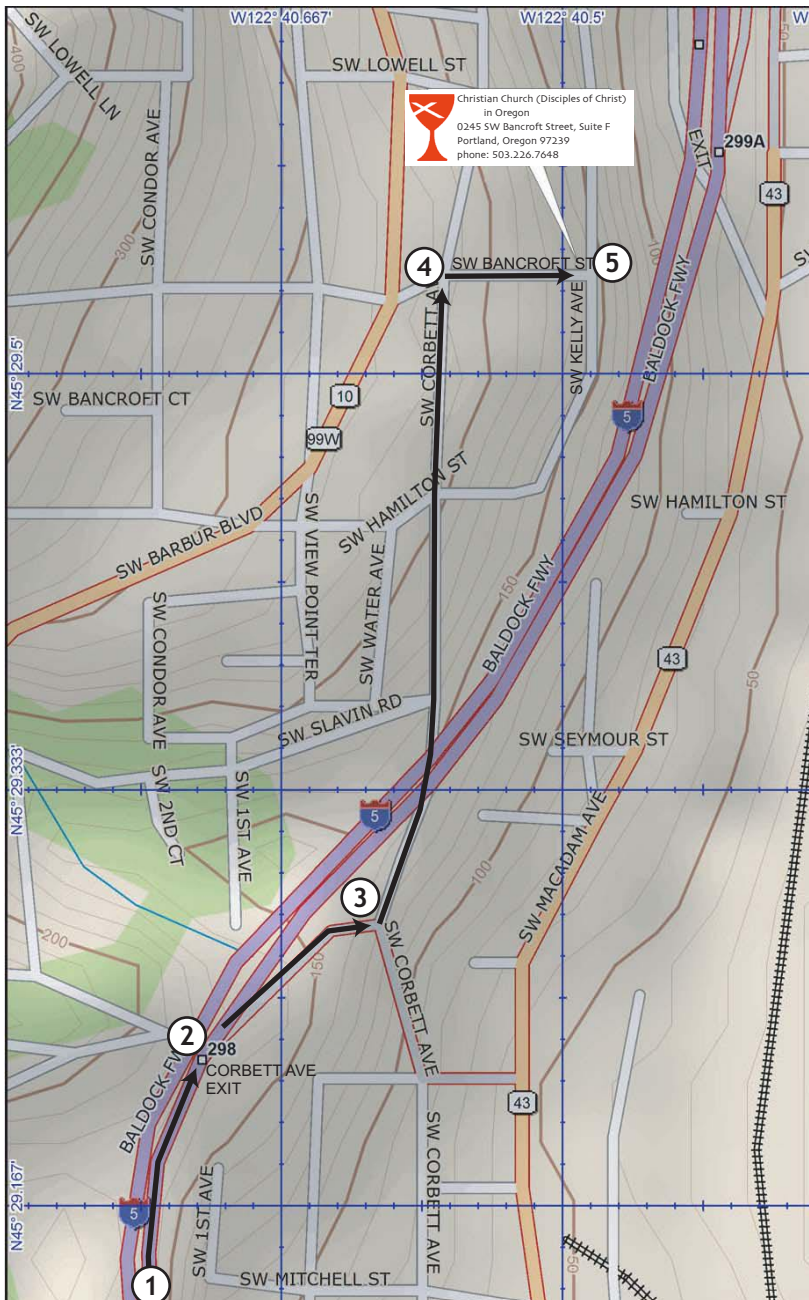

Christian Church (Disciples of Christ) in Oregon

0245 SW Bancroft Street, Suite F
Portland, Oregon 97239
phone: 503.226.7648

Map and Driving Directions from South of Portland

1. Head north on Interstate 5.
2. Take Exit # 298 - Corbett Ave.
3. Turn left on SW Corbett Ave.
4. Turn right on SW Bancroft St.
5. The Conference Office is located in the InterChurch Center. The parking lot is 1/2 block on the left.