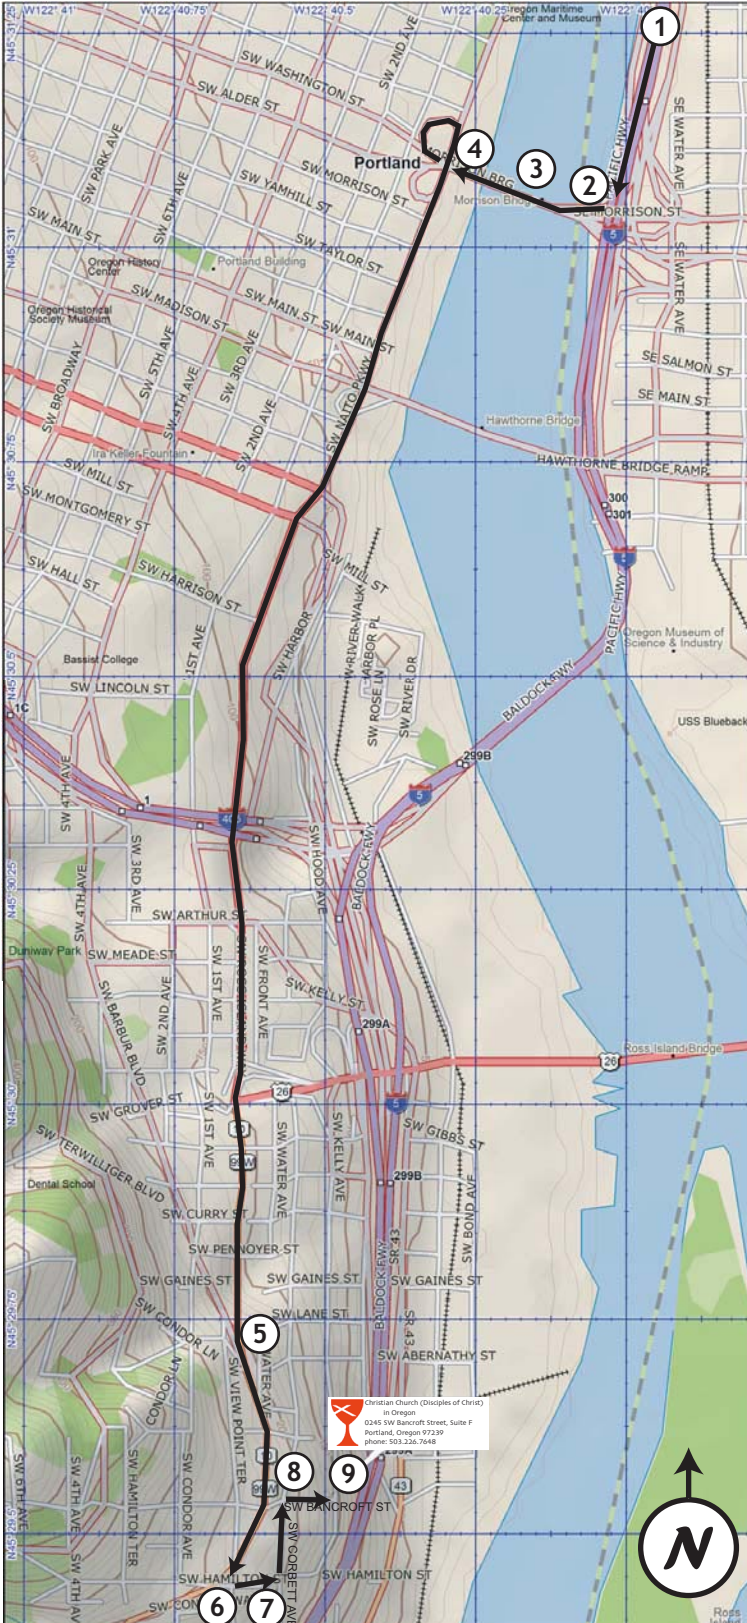

Christian Church (Disciples of Christ) in Oregon

0245 SW Bancroft Street, Suite F
Portland, Oregon 97239
phone: 503.226.7648

Map and Driving Directions from North of Portland

1. Head south on Interstate 5.

2. Take Exit 300B - Morrison St/City Center.

3. Cross the Morrison Bridge and take the Naito Parkway/Salem/I-5 South ramp to the right.

4. Merge right (south) onto SW Naito Parkway at the bottom of the ramp. Follow the Barbur Blvd. signs and move into the left lane.

5. After going through a tunnel, SW Naito Parkway merges with SW Barbur Blvd. Immediately move into the left lane and watch for the left turn for SW Hamilton St.

6. Turn left at SW Hamilton St and go one block to SW Corbett Ave.

7. Turn left on SW Corbett Ave. and go one block to SW Bancroft St.

8. Turn right on SW Bancroft St.

9. The Regional Office is located in the InterChurch Center. The parking lot is 1/2 block on the left.