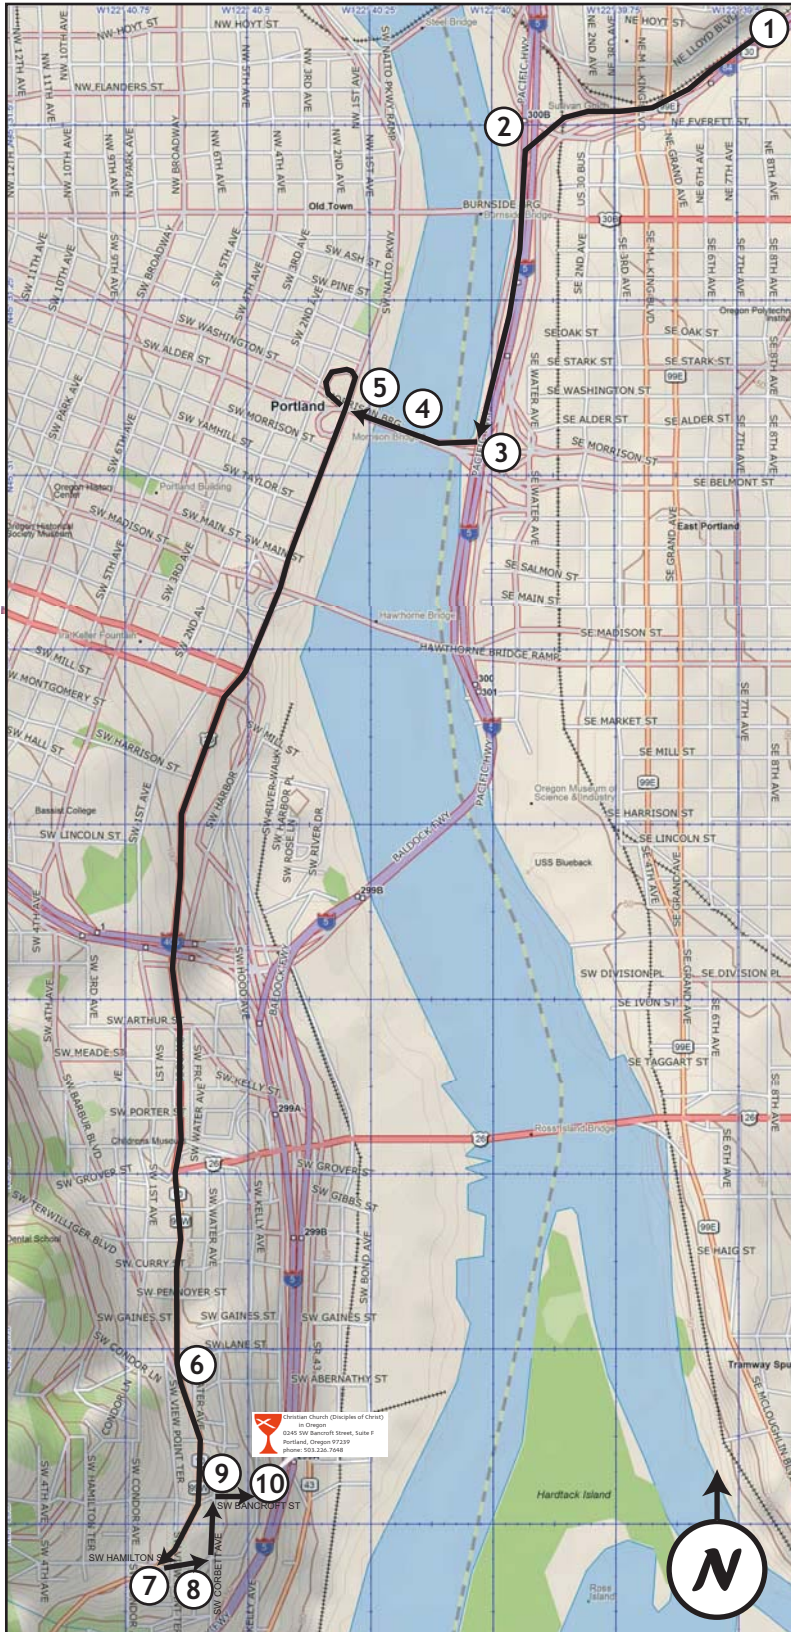

Christian Church (Disciples of Christ)
in Oregon
0245 SW Bancroft Street, Suite F
Portland, Oregon 97239
phone: 503.226.7648

Map and Driving Directions from East of Portland

1. Head west on Interstate 84.
2. Follow the I-5 South signs (left two lanes) as you pass the Lloyd Ave. exit.
3. Take the Morrison St/City Center exit.
4. Cross the Morrison Bridge and take the Naito Parkway/Salem/I-5 South ramp to the right.
5. Merge right (south) onto SW Naito Parkway at the bottom of the ramp. Follow the Barbur Blvd. signs and move into the left lane.
6. After going through a tunnel, SW Naito Parkway merges with SW Barbur Blvd. Immediately move into the left lane and watch for the left turn for SW Hamilton St.
7. Turn left at SW Hamilton St and go one block to SW Corbett Ave.
8. Turn left on SW Corbett Ave. and go one block to SW Bancroft St.
9. Turn right on SW Bancroft St.
10. The Regional Office is located in the InterChurch Center. The parking lot is 1/2 block on the left.